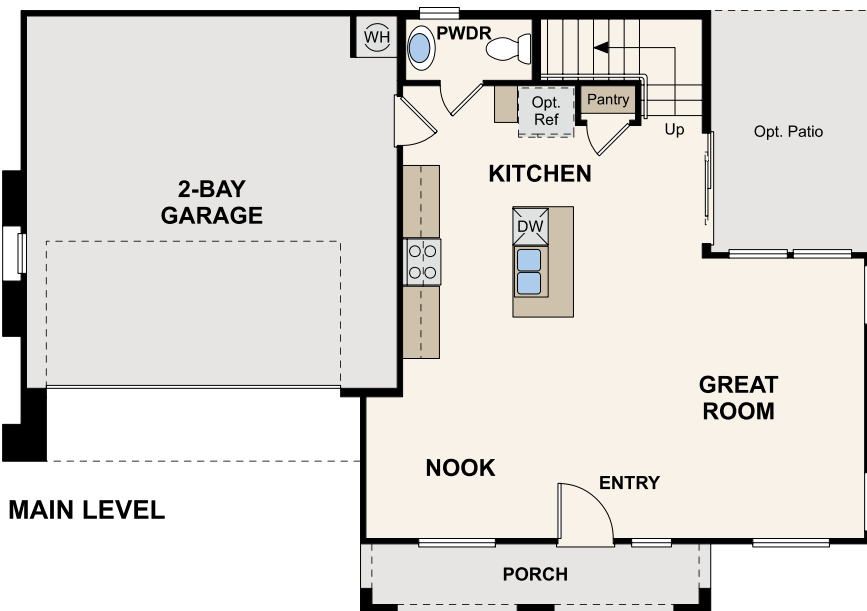

RESIDENCE 1708-SKYEVIEW

OPT. OWNER'S BATH  
TUB & SHOWER

UPPER LEVEL

OPT. BEDROOM 4

MAIN LEVEL