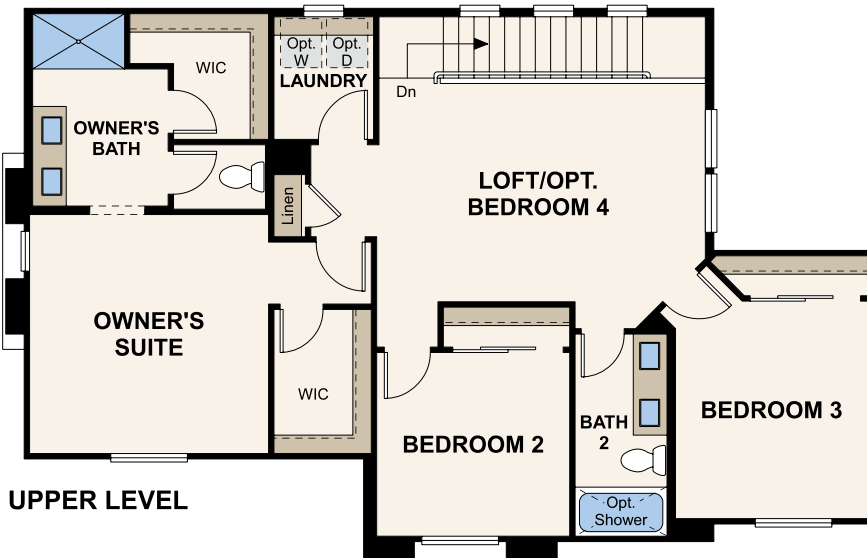

RESIDENCE 1708-SKYEVIEW

OPT. OWNER'S BATH  
TUB & SHOWER

UPPER LEVEL

OPT. BEDROOM 4

MAIN LEVEL