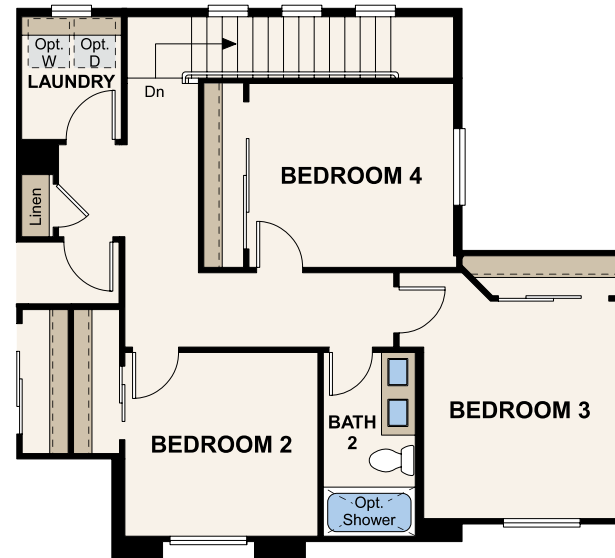

RESIDENCE 1708-SKYEVIEW

OPT. OWNER'S BATH  
TUB & SHOWER

UPPER LEVEL

OPT. BEDROOM 4

MAIN LEVEL