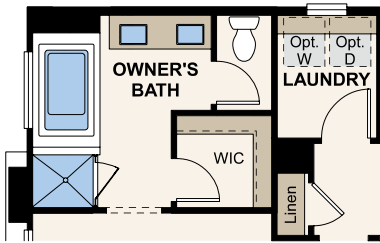

RESIDENCE 1708-SKYEVIEW

OPT. OWNER'S BATH  
TUB & SHOWER

UPPER LEVEL

OPT. BEDROOM 4

MAIN LEVEL